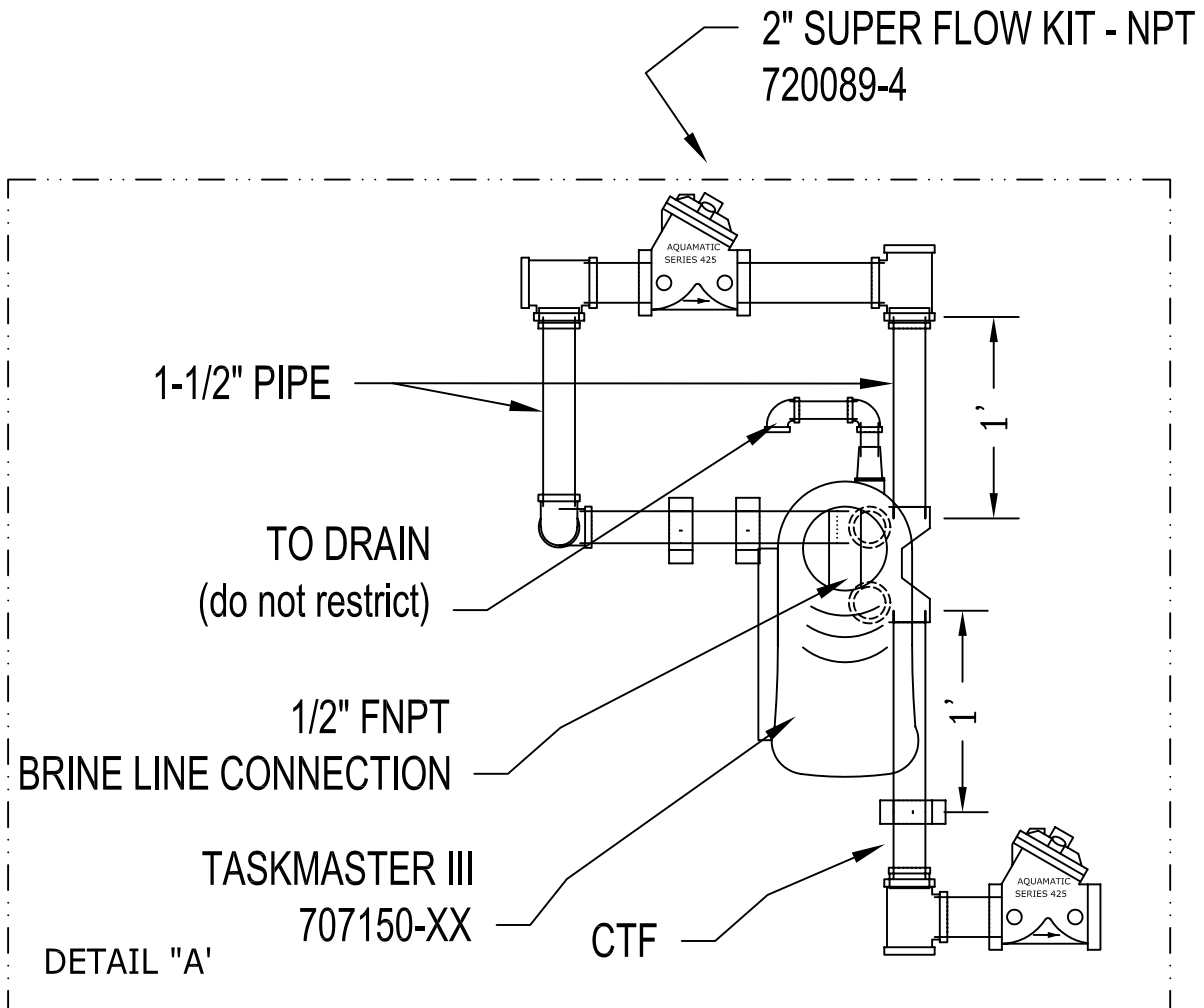

CTF:
 PIECES WILL SHIP WITH GROOVE
 ON ONE END
 CUT AND THREAD IN FIELD
 BY OTHERS

ABOVE PARTS INCLUDED IN CONVERSION KIT

BY:	No	REVISION	DATE	CK'D
.	0	PRELIMINARY	06/11/2009	.

WATER KING HF to MF-2" NPT UPGRADE PIPING / GENERAL ARRANGEMENT		
SCALE @ 24"x36"	DRAWING NUMBER	SHEET
N.T.S.	HF-MF-2NPT UPGRADE	02 / 03
www.waterking.com		